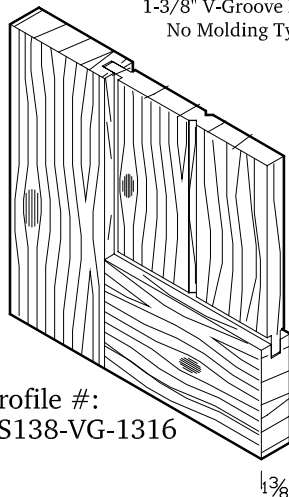

V-GROOVE Series Standard Cross Sections Drawings

* Stain Grade, Knotty Wood, No Molding *

1-3/4" V-Groove Doors
No Molding Type

Profile #:
SS134-VG-1-516

1-3/8" V-Groove Doors
No Molding Type

Profile #:
SS138-VG-1316