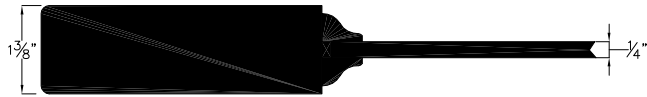

CLASSIC Series Cross Sections Drawings

Standard OG Sticking

Profiles # C1A-R118A

Profiles # C2A-R34A

Profiles # C1A-F12

Profiles # C2A-F14

Optional OG & Square Sticking

Profiles # C1-R118A

Profiles # C2-R34A

Profiles # SS134-F58

Profiles # SS138-F38

Mirror Doors Profiles (All mirrors are 1/8")

1 3/4" Doors with 1 Side or 2 Sides Mirror

Profile # C1A-F-M18

Profile # C1A-2M18

1 3/8" Doors with 1 Side Mirror