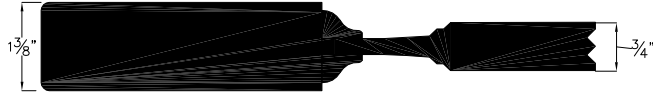

CLASSIC Series Cross Sections Drawings

Standard OG Sticking

Profiles # C1A-R118A

Profiles # C2A-R34A

Profiles # C1A-F12

Profiles # C2A-F14

Optional OG & Square Sticking

Profiles # C1-R118A

Profiles # C2-R34A

Profiles # SS134-F58

Profiles # SS138-F38

Mirror Doors Profiles (All mirrors are 1/8")

1 3/4" Doors with 1 Side or 2 Sides Mirror

Profile # C1A-F-M18

Profile # C1A-2M18

1 3/8" Doors with 1 Side Mirror