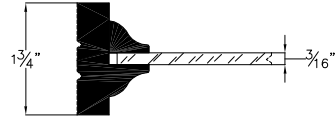

Profiles # C2-R34A

Profiles # SS134-F58

Profiles # SS138-F38

Mirror Doors Profiles (All mirrors are 1/8")

1 3/4" Doors with 1 Side or 2 Sides Mirror

Profile # C1A-F-M18

Profile # C1A-2M18

1 3/8" Doors with 1 Side Mirror

Profile # C2A-F-M18

Panel Open for Glass Profiles

Profile # C1A-G14

Profile # C1A-G316

Profile # C2A-G14

Profile # C2A-G316

Divided Lites Profiles

True Divided Lites