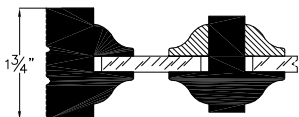

Profile # C1A-GL14