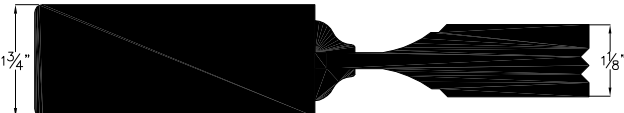

CLASSIC Series Cross Sections Drawings

Standard OG Sticking

Profiles # C1A-R118A

Profiles # C2A-R34A

Profiles # C1A-F12

Profiles # C2A-F14

Optional OG & Square Sticking

Profiles # C1-R118A

Profiles # C2-R34A

Profiles # SS134-F58

Profiles # SS138-F38

Mirror Doors Profiles (All mirrors are 1/8")

1 3/4" Doors with 1 Side or 2 Sides Mirror

Profile # C1A-F-M18

Profile # C1A-2M18

1 3/8" Doors with 1 Side Mirror