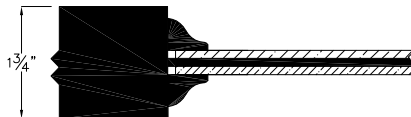

CLASSIC Series Cross Sections Drawings

Standard OG Sticking

Profiles # C1A-R118A

Profiles # C2A-R34A

Profiles # C1A-F12

Profiles # C2A-F14

Optional OG & Square Sticking

Profiles # C1-R118A

Profiles # C2-R34A

Profiles # SS134-F58

Profiles # SS138-F38

Mirror Doors Profiles (All mirrors are 1/8")

1 3/4" Doors with 1 Side or 2 Sides Mirror

Profile # C1A-F-M18

Profile # C1A-2M18

1 3/8" Doors with 1 Side Mirror

Profile # C2A-F-M18

Panel Open for Glass Profiles

Profile # C1A-G14

Profile # C1A-G316

Profile # C2A-G14

Profile # C2A-G316

Divided Lites Profiles

True Divided Lites