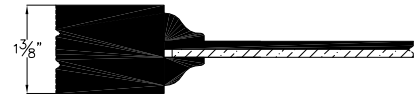

CLASSIC Series Cross Sections Drawings

Standard OG Sticking

Profiles # C1A-R118A

Profiles # C2A-R34A

Profiles # C1A-F12

Profiles # C2A-F14

Optional OG & Square Sticking

Profiles # C1-R118A

Profiles # C2-R34A

Profiles # SS134-F58

Profiles # SS138-F38

Mirror Doors Profiles (All mirrors are 1/8")

1 3/4" Doors with 1 Side or 2 Sides Mirror

Profile # C1A-F-M18

Profile # C1A-2M18

1 3/8" Doors with 1 Side Mirror

Profile # C2A-F-M18

Panel Open for Glass Profiles

Profile # C1A-G14

Profile # C1A-G316

Profile # C2A-G14

Profile # C2A-G316

Divided Lites Profiles

True Divided Lites