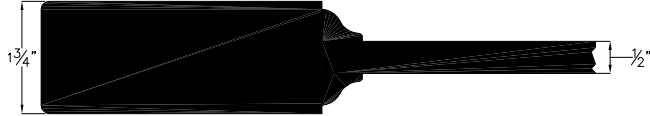

CLASSIC Series Cross Sections Drawings

Standard OG Sticking

Profiles # C1A-R118A

Profiles # C2A-R34A

Profiles # C1A-F12

Profiles # C2A-F14

Optional OG & Square Sticking

Profiles # C1-R118A

Profiles # C2-R34A

Profiles # SS134-F58

Profiles # SS138-F38

Mirror Doors Profiles (All mirrors are 1/8")

1 3/4" Doors with 1 Side or 2 Sides Mirror

Profile # C1A-F-M18

Profile # C1A-2M18

1 3/8" Doors with 1 Side Mirror