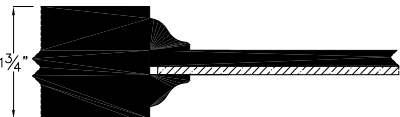

CLASSIC Series Cross Sections Drawings

Standard OG Sticking

Profiles # C1A-R118A

Profiles # C2A-R34A

Profiles # C1A-F12

Profiles # C2A-F14

Optional OG & Square Sticking

Profiles # C1-R118A

Profiles # C2-R34A

Profiles # SS134-F58

Profiles # SS138-F38

Mirror Doors Profiles (All mirrors are 1/8")

1 3/4" Doors with 1 Side or 2 Sides Mirror

Profile # C1A-F-M18

Profile # C1A-2M18

1 3/8" Doors with 1 Side Mirror

Profile # C2A-F-M18

Panel Open for Glass Profiles

Profile # C1A-G14

Profile # C1A-G316

Profile # C2A-G14

Profile # C2A-G316

Divided Lites Profiles

True Divided Lites