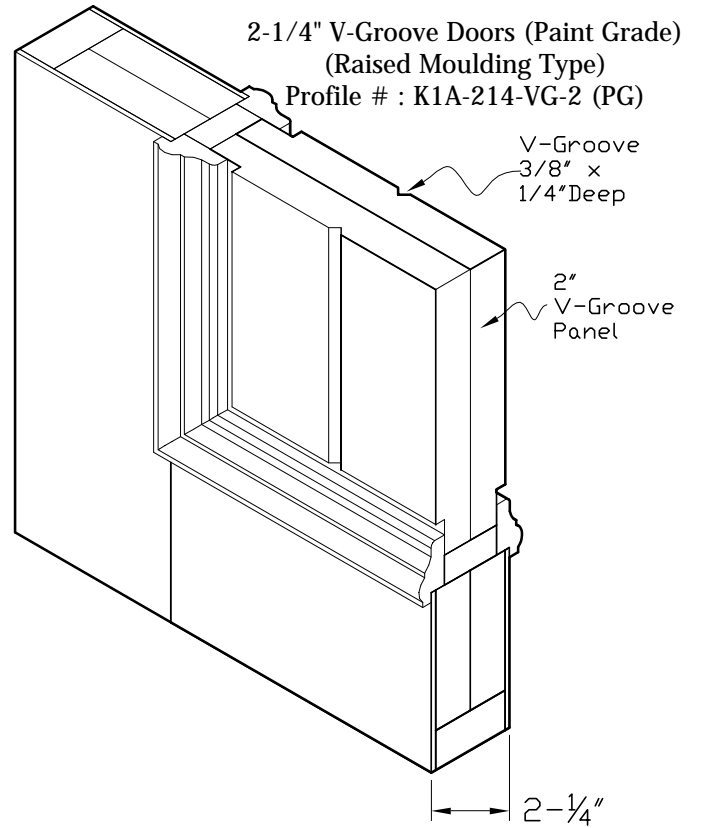

2-1/4" V-Groove Doors, Paint Grade

2-1/4" V-Groove Doors, Stain Grade