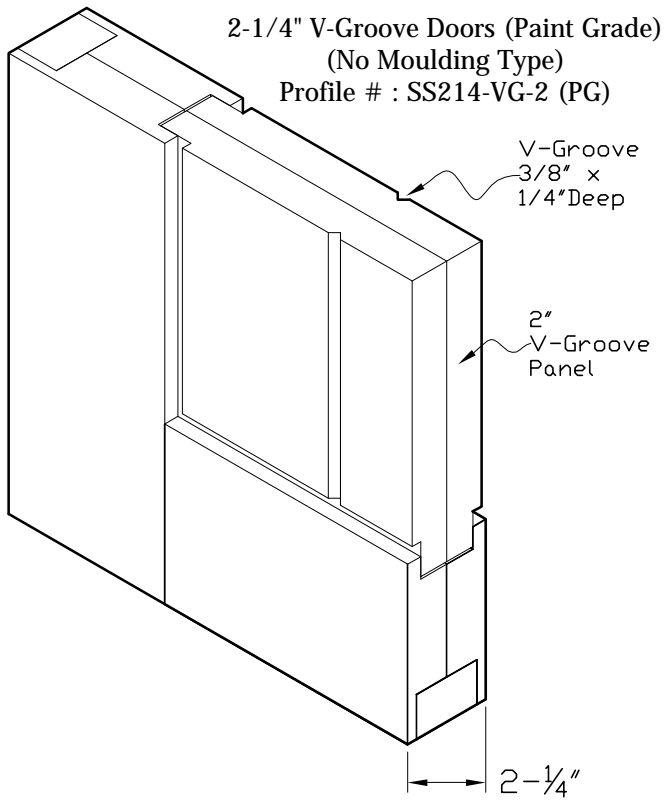

2-1/4" V-Groove Doors, Paint Grade

2-1/4" V-Groove Doors, Stain Grade